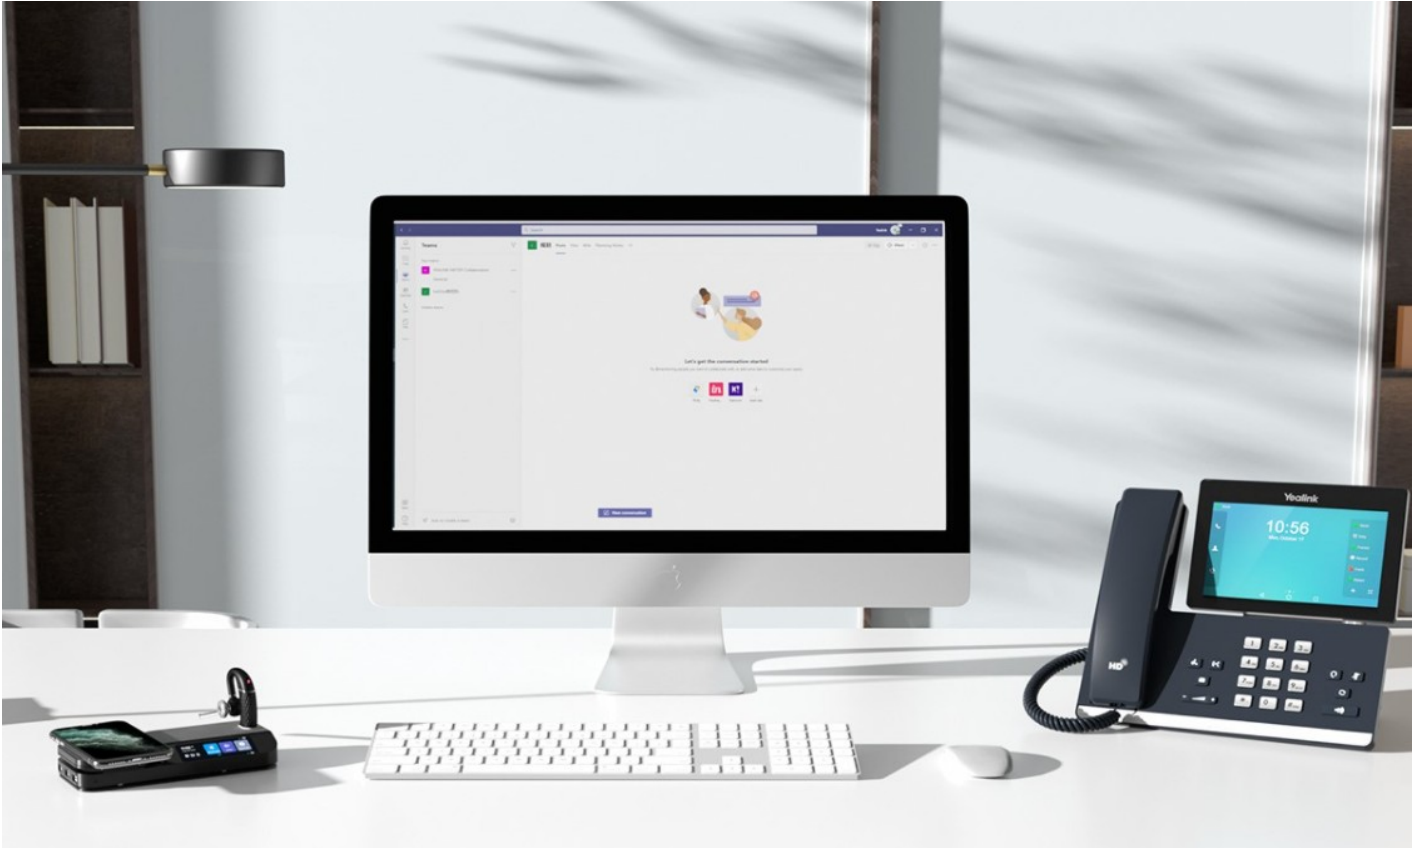

BH71 Datasheet

Yealink Mono Bluetooth Headset System for hybrid working and on-the-go

The BH71 Mono [Bluetooth Wireless Business Headset](#) System provides high-definition audio quality no matter in the car, on the train or in the office whether connected to your smartphone, desk phone or PC. With the 4-mic beamforming noise cancellation technology, you can always be heard clearly. The BH71 [conference headset](#) also provides an adjustable ear hook for comfortable wearing, and you can pull out the ear hook easily to best fit your ear. Whether you are on-the-go or in the office, BH71 can guarantee a 10-hour talk time to secure your all-day use. What's more, with the portable charging case of BH71 Pro and BH71 Workstation Pro, it can provide a 20-hour of extra battery life and even cover all week's use. BH71 Workstation and BH71 Workstation Pro models have a station, it can connect to your desk phone, PC, and smartphone simultaneously and provide you with an all-in-one UC communication experience. The station also has a 3-inch touch screen, a speakerphone, 3 USB 3.0 ports, and a Qi wireless charger for your smartphone, which can make your office look stylish and nice.

4-mic beamforming noise cancellation technology

Adjustable ear hook

Excellent audio experience and all-day wearing comfort

10-hour talk time

20-hour of extra battery life

Multiple connections

Touch screen Speakerphone

All-day wearing comfort

You can easily adjust the ear hook to fit your ear best. Pull out the hook and put it on, and you can wear it with all-day comfort. The whole headset only weighs 18 grams, which makes your ear happy all day.