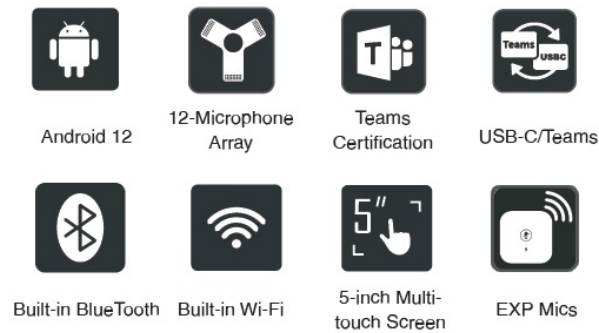

## Microsoft Teams Optima HD IP Conference Phone

Yealink Teams enterprise-grade conference phone – CP965, is designed for medium to the large-sized conference room, brings the Teams experience and functionality from the desktop to the conference room. Based on Android 12, the Teams user interface reconciles easiness and simpleness, also strikes an exquisite balance between simplicity and sophistication. CP965 has 12+1 built-in microphones armed with Yealink's Optima HD Voice technology, providing a crystal-clear voice calling experience.