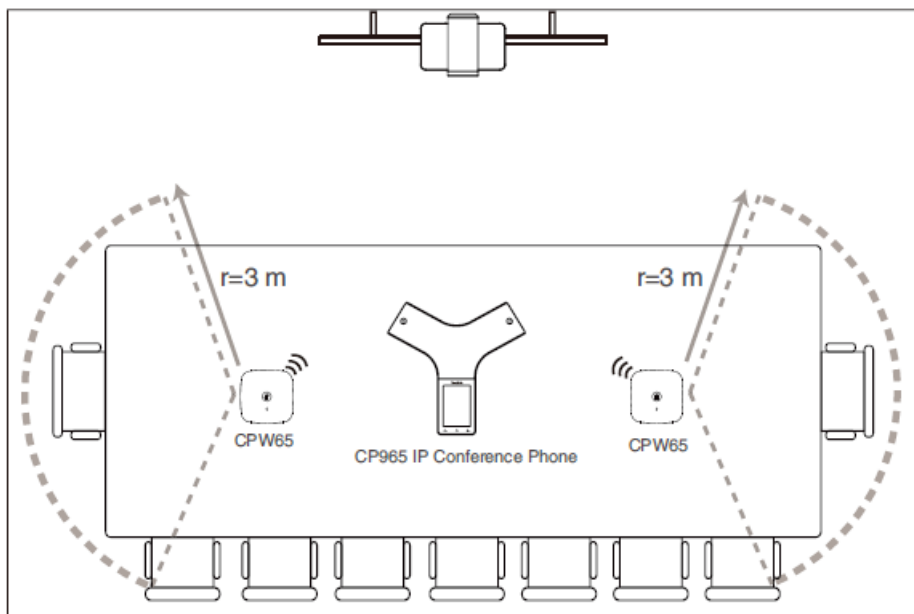

[Click Here](#) to go to the product introduction on the Yealink official website.