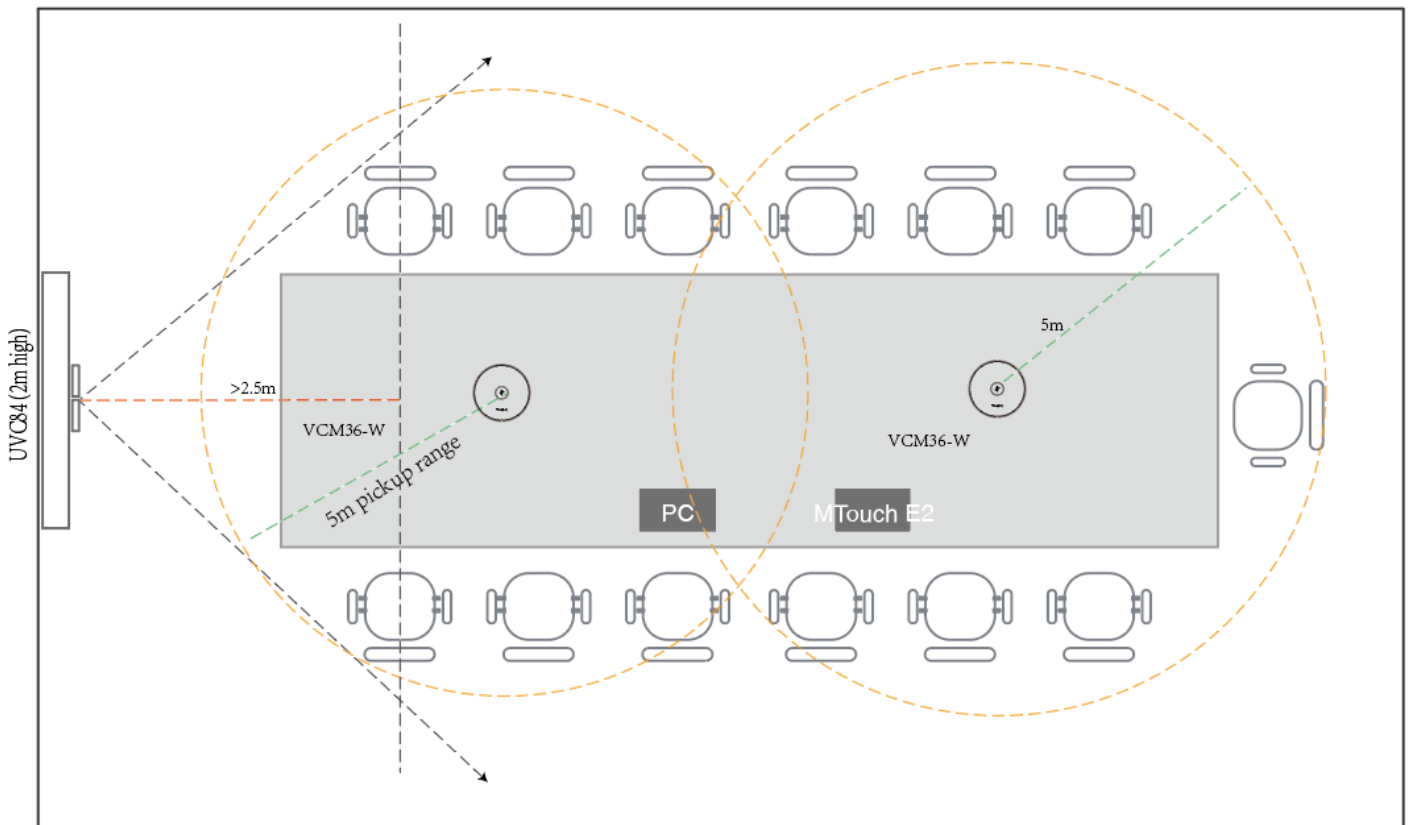

VCM36-W(optional)	• Built-in three-wheel matrix • 360° omnidirectional pickup • Signal to Noise ratio: 60dB SPL@1KHz, A-weighted • Loudest Pressure level: 115dB@1KHz, THD< 3% • Equivalent noise: -105dBFS(A) • Dynamic range: 81dBFS • Sensitivity: -45dB±2 • Frequency response: 100Hz-8KHz • 2-meter radius full duplex range • 6 m pickup radius • 2450mAh battery with wireless charging • 7 days standby time, up to 12 hours of continuous use • Two-color LED capacitive touch mute button
Package Features	• N.W/CTN: 7.7 Kg • G.W/CTN: 8.4 Kg • Carton Meas: 595 mm x 393 mm x 258 mm

*This feature will be supported in future versions

Meeting Room Deployment Scenarios

The deployment positions of microphones and UVC cameras maybe affect your meeting experience. You can refer to the diagram below to deploy or adjust your conference room.