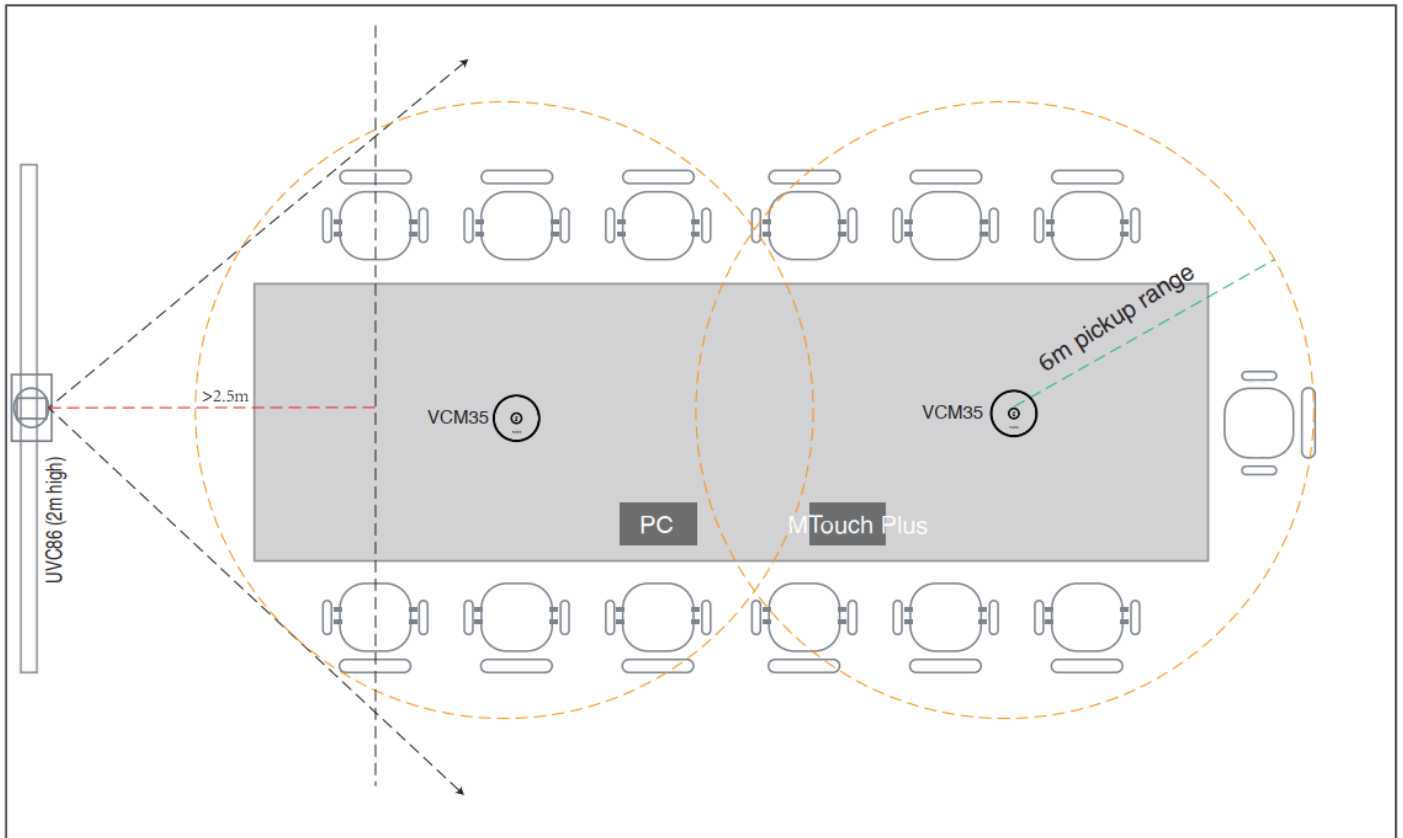

TIP

- ① 2m high: We recommend a camera deployment height of approximately 2 meters for an improved meeting experience. You can adjust this based on your specific needs.
- ② UVC86 is a mechanically rotatable camera, giving you the flexibility to choose your framing and viewing angle.
- ③ >2.5m: We suggest a minimum camera-to-person distance of 2.5 meters, which can be adjusted to suit your actual meeting room conditions.
- ④ 5m pickup range: This indicates the excellent pickup range of the VCM35, with pickup distance of up to 5 meters.
- ⑤ PC and MTouch Plus are recommended deployment locations, but you can adjust them according to your specific requirements.

MVC Kit

Meeting Room Type	Model	Kit Contain
Medium and Large Meeting Room	MVC860-C5-000	UVC86 MCore Pro MTouch Plus RoomSensor