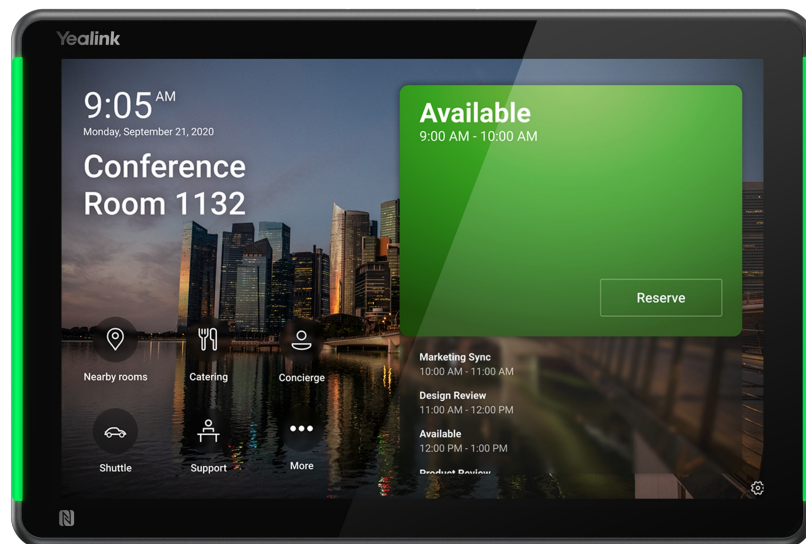

## Multifunctional Meeting Room Scheduling Panel

Yealink RoomPanel Plus Black is a 10.1-inch multifunctional meeting room schedule panel that runs Android 11 and comes with full RGB programmable LED background illumination for immediately visible communication of room status. It includes multi-point touch capability, face recognition camera, built-in NFC/RFID reader, enhanced microphone arrays and speakers to meet the diverse needs of the current office environment. Yealink RoomPanel Plus Black can act as a stand-alone gateway, connect to meeting room sensors and automatically update meeting room schedules, providing various meeting room management functions. Also equipped with Powerover-Ethernet and various mounting brackets, Yealink RoomPanel Plus Black could be easily mounted on any surface.

### Key features and benefits

- 10.1-Inch Multi-Point Interactive Panel: Multi-Point touch capability screen to easily book rooms or check-in/out at RoomPanel Plus Black.
- Face Recognition Camera \*: Enhanced face recognition security and check-in function.
- High Visibility LED Bars out Room Status: Full RGB LED bars for immediate all-around visible communication of room status.