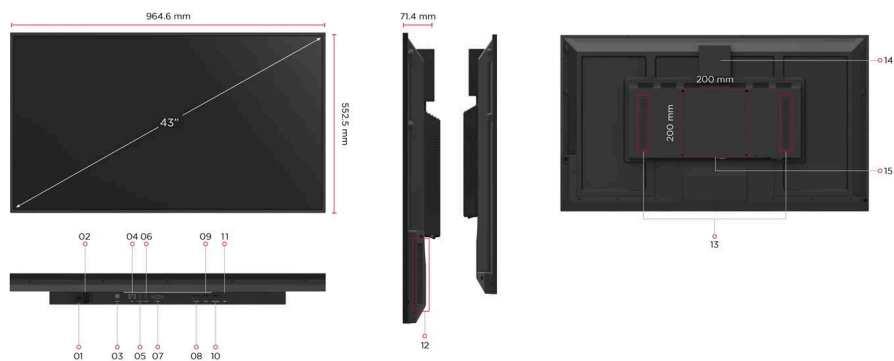

1. Power Switch	8. HDMI OUT	15. VESA® Wall Mount (200x200mm)
2. AC IN	9. HDMI 2	
3. SPDIF	10. HDMI 1(ARC)	
4. LAN	11. USB-C	
5. USB 2.0	12. Control Panel	
6. USB 3.0	13. Speaker	
7. RS-232	14. WiFi Slot