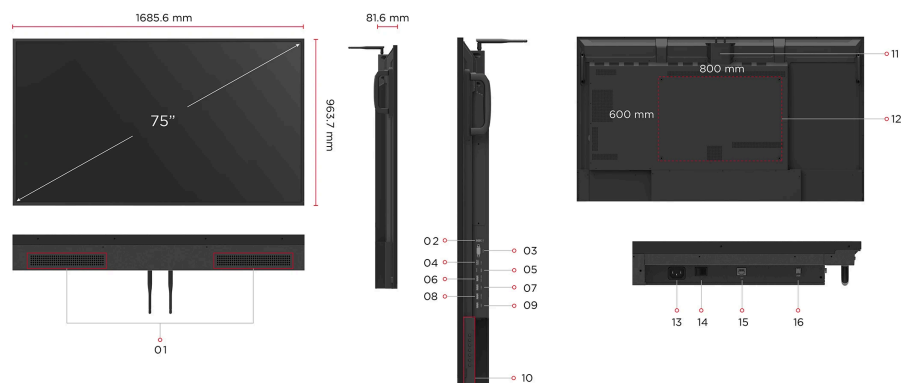

Product Description

With stunning 4K Ultra HD resolution, high brightness, and landscape and portrait modes, the CDE30 Series offers continuous and sustainable 24/7 display for both corporate and campus communication. Purpose-engineered for ease of use, the display is equipped with a Quad Core SoC to run multiple operations seamlessly, and its USB-C one-cable solution sorts for effortless connection with external devices. Designed for easy-to-operate continuous multimedia playback, the CDE30 Series offers cable-free screen casting and screen sharing through myViewBoard Display and vCast, which also supports Airplay and Chromecast. Remote management via the intuitive myViewBoard Manager makes changing content, broadcasting, and software updates a breeze. Available in six sizes ranging from 43" to 98", the CDE30 Series features HDMI input and output for seamless tiling of up to 9 screens, meeting the communication needs of any campus, corporate, or retail space.