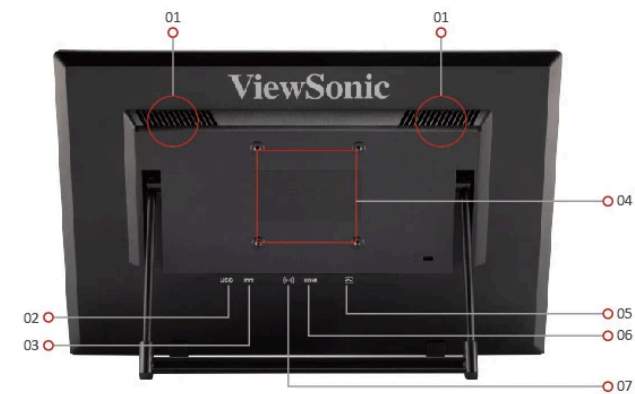

Key Features

- HD 768p Resolution
- 10-point projected capacitive touch
- HDMI and VGA inputs
- Dual integrated speakers
- Durable, Scratch-resistant Screen

Product Description

The ViewSonic TD1630-3 is a 16" (15.6" viewable) display with 10-point multi-touch functionality. With an advanced ergonomic design, the TD1630-3 can tilt or lay flat to give users maximum comfort. Delivering touchscreen versatility, this display offers flexibility for retail or business settings, while VGA and HDMI inputs provide ample connectivity. Compatibility with a wide range of operating systems, including Windows 10/11 and Linux versions*, along with dual integrated speakers, make this intuitive touchscreen a highly accurate, ultra-responsive touch experience that is ideal for interactivity in a retail or business settings.

*Supports Windows 7/8/10/11 , Linux Kernel 4.X/3.X

DISPLAY

Display Size (in.):	16
Viewable Area (in.):	15.6
Panel Type:	TN Technology
Resolution:	1366 x 768
Resolution Type:	WXGA (Wide XGA)
Static Contrast Ratio:	500:1 (typ)
Dynamic Contrast Ratio:	10M:1
Light Source:	LED
Brightness:	190 cd/m ² (typ)
Colors:	262K
Color Space Support:	6 bit true
Aspect Ratio:	16:9
Response Time (Typical Tr+Tf):	12ms
Viewing Angles:	90° horizontal, 60° vertical
Backlight Life (Hours):	15000 Hrs (Min)
Curvature:	Flat
Refresh Rate (Hz):	60
Low Blue Light:	Software solution
Color Gamut:	NTSC: 45% size (Typ) sRGB: 67% size (Typ)
Pixel Size:	0.252 mm (H) x 0.252 mm (V)
Touch Screen:	Projected Capacitive, 10-point multi-touch
Surface Treatment:	Glossy, Hard Coating (7H)
Cover Glass Thickness:	0.83mm