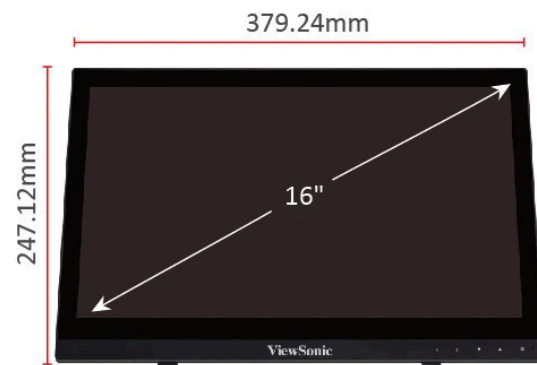

Key Features

- HD 768p Resolution
- 10-point projected capacitive touch
- HDMI and VGA inputs
- Dual integrated speakers
- Durable, Scratch-resistant Screen

Product Description

The ViewSonic TD1630-3 is a 16" (15.6" viewable) display with 10-point multi-touch functionality. With an advanced ergonomic design, the TD1630-3 can tilt or lay flat to give users maximum comfort. Delivering touchscreen versatility, this display offers flexibility for retail or business settings, while VGA and HDMI inputs provide ample connectivity. Compatibility with a wide range of operating systems, including Windows 10/11 and Linux versions*, along with dual integrated speakers, make this intuitive touchscreen a highly accurate, ultra-responsive touch experience that is ideal for interactivity in a retail or business settings.

*Supports Windows 7/8/10/11 , Linux Kernel 4.X/3.X

DISPLAY

Display Size (in.):	16
Viewable Area (in.):	15.6
Panel Type:	TN Technology
Resolution:	1366 x 768
Resolution Type:	WXGA (Wide XGA)
Static Contrast Ratio:	500:1 (typ)
Dynamic Contrast Ratio:	10M:1
Light Source:	LED
Brightness:	190 cd/m ² (typ)
Colors:	262K
Color Space Support:	6 bit true
Aspect Ratio:	16:9
Response Time (Typical Tr+Tf):	12ms
Viewing Angles:	90° horizontal, 60° vertical
Backlight Life (Hours):	15000 Hrs (Min)
Curvature:	Flat
Refresh Rate (Hz):	60
Low Blue Light:	Software solution
Color Gamut:	NTSC: 45% size (Typ) sRGB: 67% size (Typ)
Pixel Size:	0.252 mm (H) x 0.252 mm (V)
Touch Screen:	Projected Capacitive, 10-point multi-touch
Surface Treatment:	Glossy, Hard Coating (7H)
Cover Glass Thickness:	0.83mm

WEIGHT (METRIC)

Net (kg):	1.3
Net Without Stand (kg):	1.3
Gross (kg):	2.5

DIMENSIONS (IMPERIAL) (WXHxD)

Packaging (in.):	17.8 x 15.3 x 3.4
Physical (in.):	14.9 x 9.7 x 1.5
Physical Without Stand (in.):	14.9 x 9.7 x 1.5