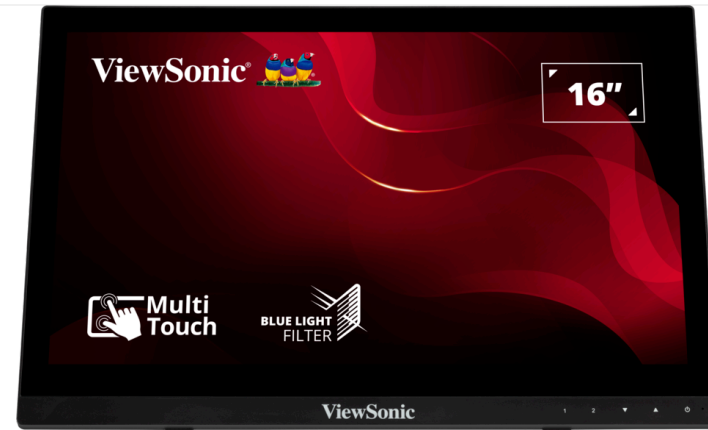

Key Features

- HD 768p Resolution
- 10-point projected capacitive touch
- HDMI and VGA inputs
- Dual integrated speakers
- Durable, Scratch-resistant Screen

Product Description

The ViewSonic TD1630-3 is a 16" (15.6" viewable) display with 10-point multi-touch functionality. With an advanced ergonomic design, the TD1630-3 can tilt or lay flat to give users maximum comfort. Delivering touchscreen versatility, this display offers flexibility for retail or business settings, while VGA and HDMI inputs provide ample connectivity. Compatibility with a wide range of operating systems, including Windows 10/11 and Linux versions*, along with dual integrated speakers, make this intuitive touchscreen a highly accurate, ultra-responsive touch experience that is ideal for interactivity in a retail or business settings.

*Supports Windows 7/8/10/11 , Linux Kernel 4.X/3.X

DISPLAY

Display Size (in.):	16
Viewable Area (in.):	15.6
Panel Type:	TN Technology
Resolution:	1366 x 768
Resolution Type:	WXGA (Wide XGA)
Static Contrast Ratio:	500:1 (typ)
Dynamic Contrast Ratio:	10M:1
Light Source:	LED
Brightness:	190 cd/m ² (typ)
Colors:	262K
Color Space Support:	6 bit true
Aspect Ratio:	16:9
Response Time (Typical Tr+Tf):	12ms
Viewing Angles:	90° horizontal, 60° vertical
Backlight Life (Hours):	15000 Hrs (Min)
Curvature:	Flat
Refresh Rate (Hz):	60
Low Blue Light:	Software solution
Color Gamut:	NTSC: 45% size (Typ) sRGB: 67% size (Typ)
Pixel Size:	0.252 mm (H) x 0.252 mm (V)
Touch Screen:	Projected Capacitive, 10-point multi-touch
Surface Treatment:	Glossy, Hard Coating (7H)
Cover Glass Thickness:	0.83mm

COMPATIBILITY

PC Resolution (max):	1366x768
Mac® Resolution (max):	1366x768
PC Operating System:	Windows 7/8/8.1/10/11 certified; macOS tested
Mac® Resolution (min):	1366x768

CONNECTOR

VGA:	1
USB 2.0 Type B:	1
3.5mm Audio In:	1
HDMI 1.4:	1
Power in:	DC Socket (Center Positive)