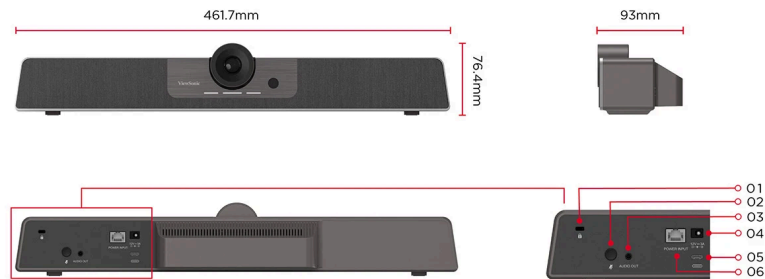

## Key Features

- Sony 4K Ultra HD camera sensor for advanced image processing
- Intelligent auto framing and DOA voice tracking technology
- 6-mic array beamforming soundbar with an 11W speaker

## Product Description

The UMB202 TeamJoin™ 4K Video Bar System is part of the ViewSonic TeamJoin™ solutions for Microsoft Teams Rooms, optimizing collaboration in meeting rooms of diverse sizes. Boasting a 4K Sony camera sensor, 5x digital zoom, auto-framing, and DOA voice tracking, it delivers a premium visual experience. Complemented by six beamforming microphones, which cover an expansive 8-meter range, and an 11W speaker, the camera ensures crystal-clear audiovisual quality for seamless communication.

## AUDIO

Microphone array:	6 element, 8 meters pickup range
Speaker:	mid-bass module x1, treble module x1 in one box (Maximum output 8W + 3W)
Output Power:	80 dBA @ 1000 Hz @ 1 meter at maximum volume

## ACCESSORY (INBOX)

USB Type-C cable:	1.8m typeC x1 (include TypeC to A Plug adaptor)
Remote Control:	Yes
Power adapter:	1
Wall mount components:	1
Screws:	Yes
Lens Cover:	1
QSG:	Yes
Compliance statement:	Yes