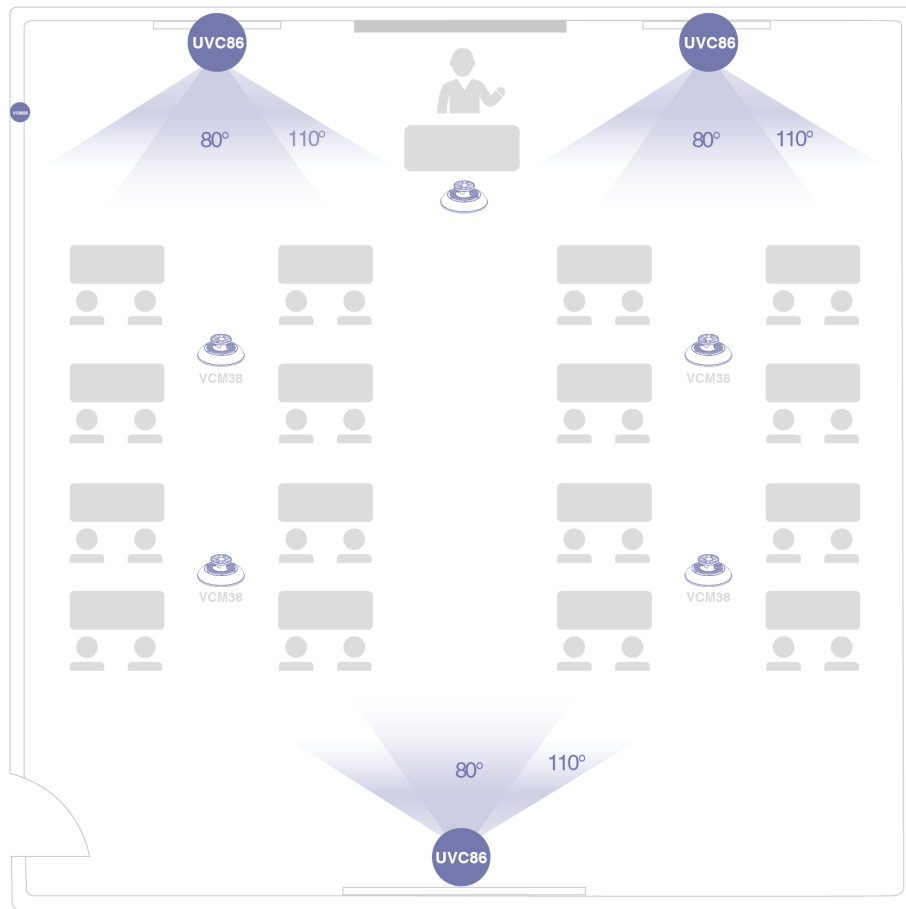

ZVC Kit

Meeting Room Type	Model	Kit Contain