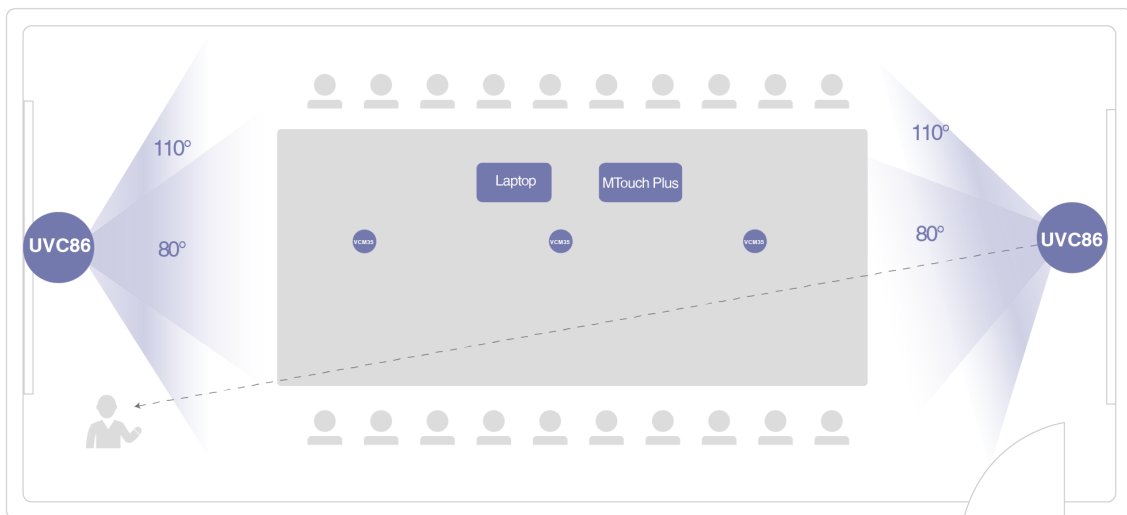

ZVC Kit

Meeting Room Type	Model	Kit Contain