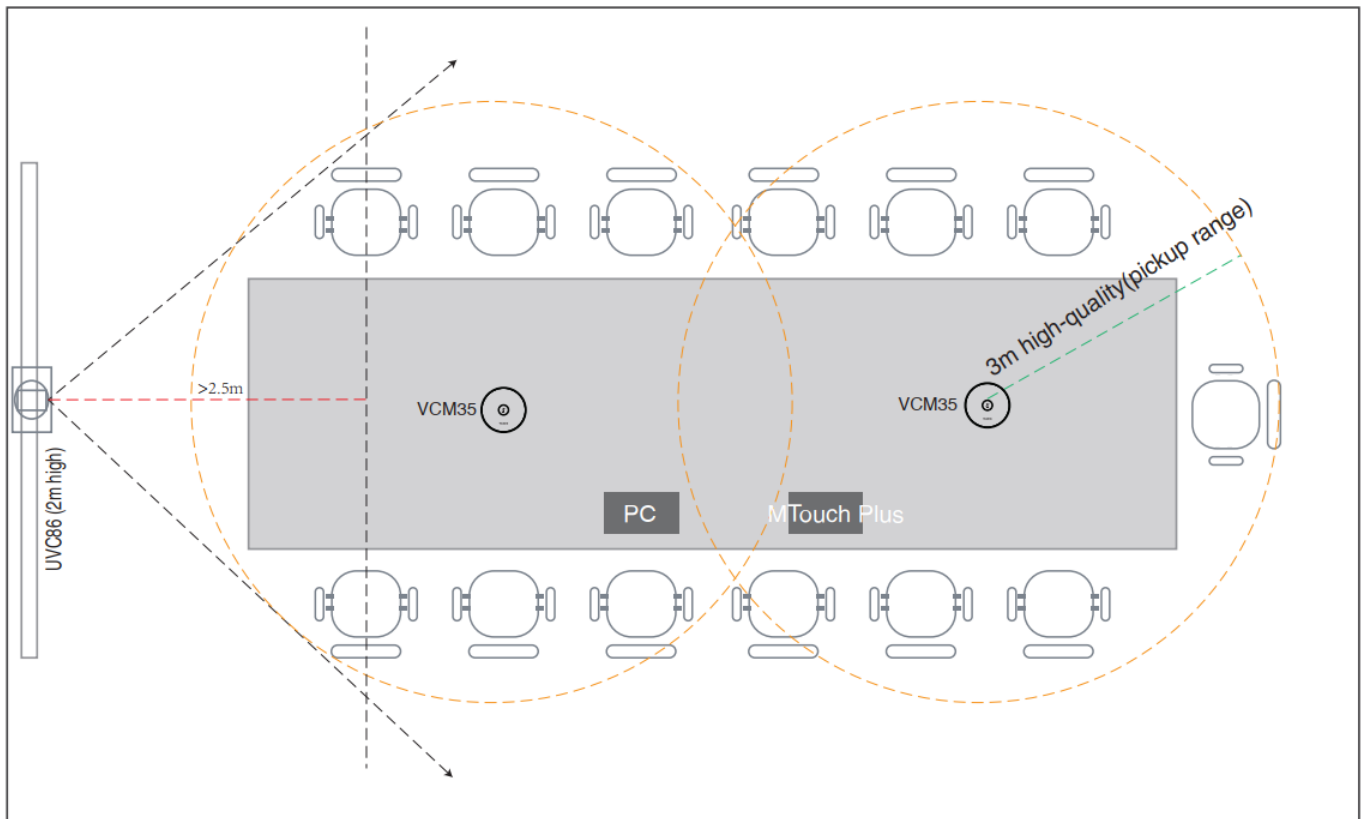

TIP

- ① 2m high: We recommend a camera deployment height of approximately 2 meters for an improved meeting experience. You can adjust this based on your specific needs.
- ② UVC86 is a mechanically rotatable camera, giving you the flexibility to choose your framing and viewing angle.
- ③ >2.5m: We suggest a minimum camera-to-person distance of 2.5 meters, which can be adjusted to suit your actual meeting room conditions.
- ④ 3m high quality (pickup range): This indicates the excellent pickup range of the VCM35, with a maximum pickup distance of up to 6 meters.
- ⑤ PC and MTouch Plus are recommended deployment locations, but you can adjust them according to your specific requirements.

ZVC Kit

Meeting Room Type	Model	Kit Contain
Medium and Large Meeting Room	ZVC860-C5-000	UVC86 MCore Pro MTouch Plus RoomSensor